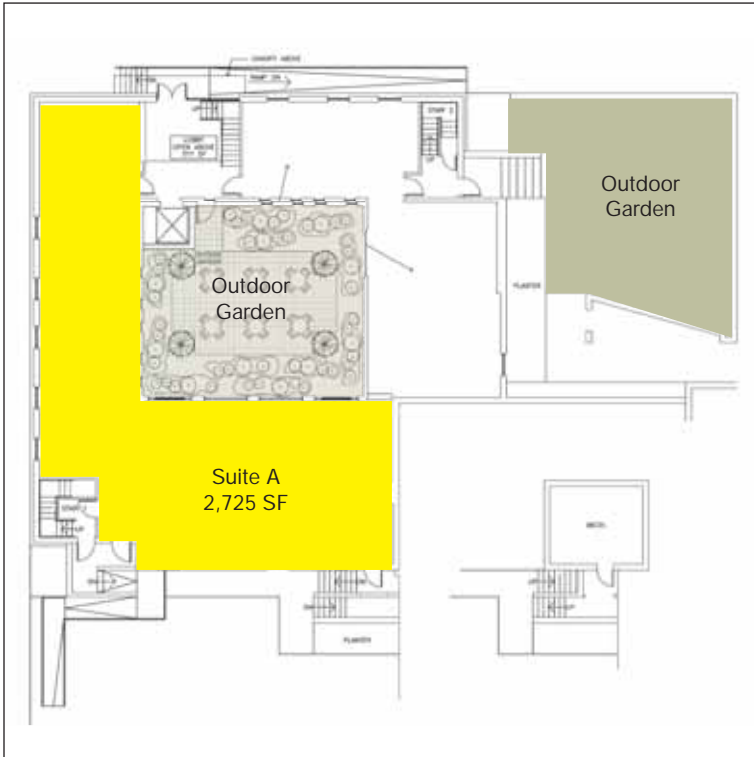

# 1900 South Broad Street

Philadelphia, PA 19145

+/- 2,725 RSF Available  
**For Lease**

Rendering of newly designed building

- Outstanding option for small to medium sized office/retail space users
- Adjacent to St. Agnes Hospital
- Turnkey improvements available
- Office space overlooking beautiful terraced garden courtyard
- +/-10 parking spaces available
- Convenient to SEPTA's Broad Street Line and multiple bus lines

# 1900 South Broad Street

Philadelphia, PA 19145

+/- 2,725 RSF  
Available

First floor

Second floor

Option no ramp