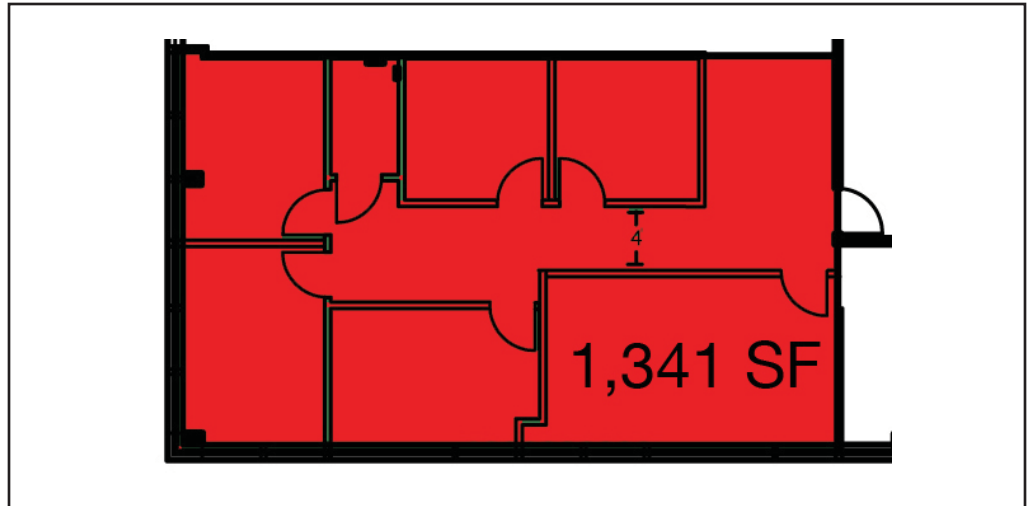

Office Space

215 West Church Road

King of Prussia, PA 19406

1,341 - 15,146 SF

For Lease

\$15.50 + Utilities

NAI Geis Realty Group, Inc.

Commercial Real Estate Services, Worldwide.