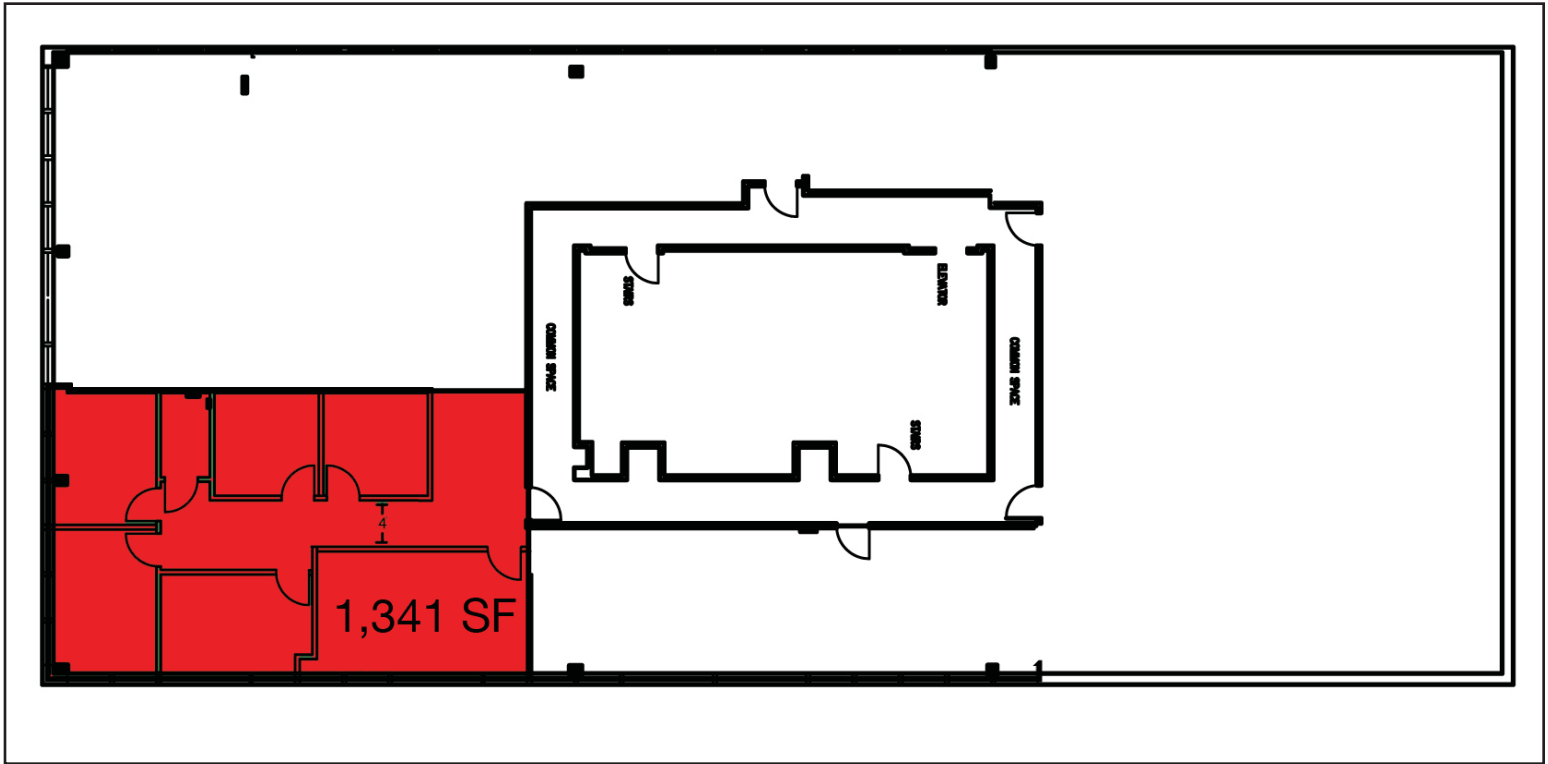

Office Space

215 West Church Road

King of Prussia, PA 19406

1,341 - 15,146 SF

For Lease

\$15.50 + Utilities

NAI Geis Realty Group, Inc.

Commercial Real Estate Services, Worldwide.